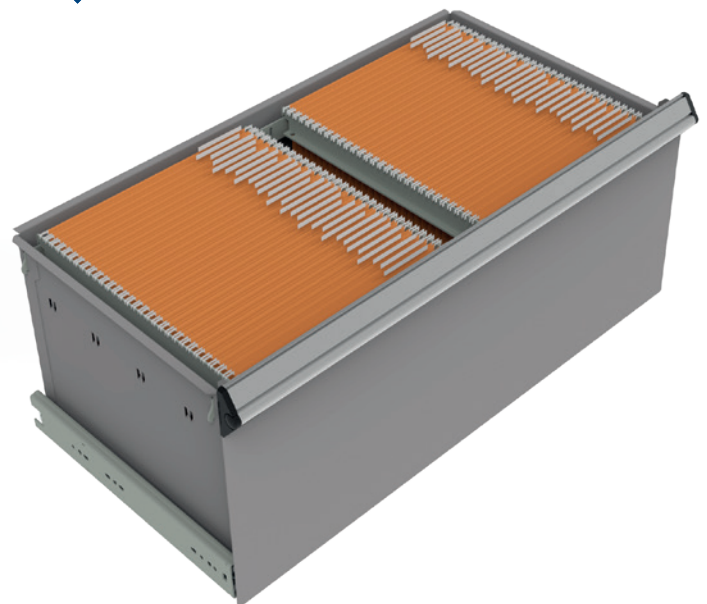

NOTES: Refer to technical guide S85 for dimensions available, component product numbers and characteristics.

Minimum quantity of 25 drawers per order.